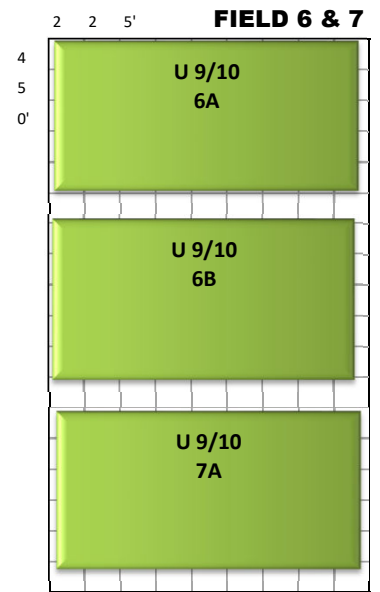

SOCCER PARK LAYOUT - Spring 2023

April 22 - June 4

WEST HAMILTON AVENUE

SCALE	
	= 25'
4	- U6
4	- U8
4	- U10
4	- U12
2	- U14