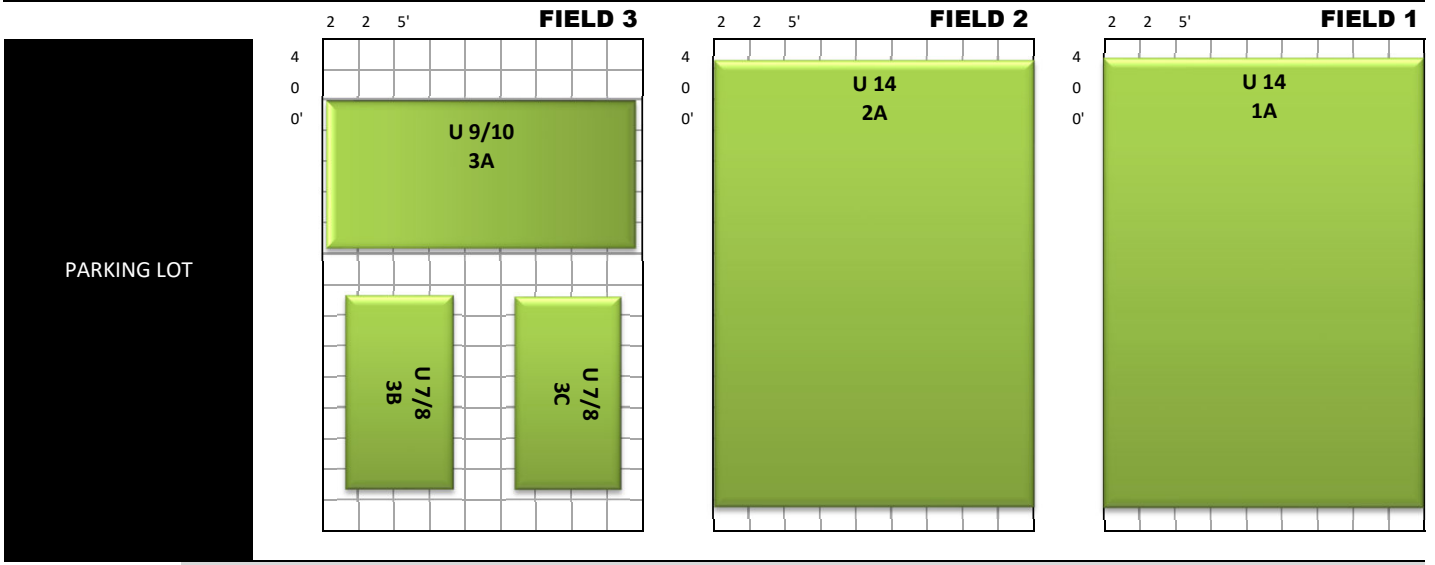

SOCCER PARK LAYOUT - Spring 2023

April 22 - June 4

WEST HAMILTON AVENUE

SCALE	
	= 25'
4	- U6
4	- U8
4	- U10
4	- U12
2	- U14