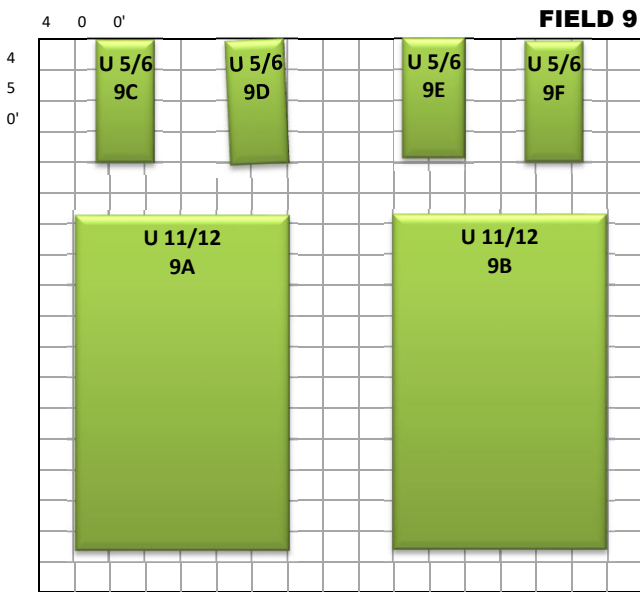

SOCCER PARK LAYOUT - Spring 2023

April 22 - June 4

WEST HAMILTON AVENUE

SCALE	
	= 25'
4	- U6
4	- U8
4	- U10
4	- U12
2	- U14